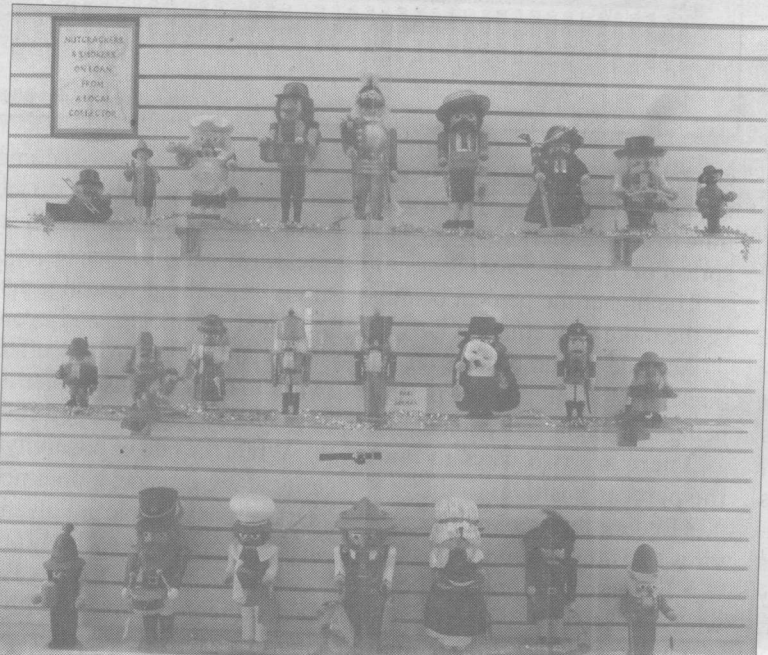

SCENIC REGIONAL LIBRARY SCHEDULE

Wednesday, Dec. 2	10 a.m. Virtual Event: Lil OWL's Storytime
	4 p.m. Virtual Event: Christmas Traditions (teens)
Thursday, Dec. 3	5 p.m... Virtual Event: Donna Mowery: Bat Lady (adults)
Monday, Dec. 7	4 p.m. Virtual Event: Family Night Ornaments (kids)
Wednesday, Dec. 9	10 a.m. Virtual Event: Lil OWL's Storytime
Thursday, Dec. 10	5 p.m. Virtual Event: Deuschheim Site Tour (adults)
	6-8 p.m. Virtual Event: Visit with Santa
Friday, Dec. 11	3:30-5 p.m. Virtual Event: Visit with Santa

* Virtual programming is found at facebook.com/owensvillebranch and youtube.com. Supplies for events (make-and-take kits) are available at the library.

* Library patrons are required to wear masks when visiting the branch and are asked to practice frequent washing of their hands and social distancing.

SCENIC REGIONAL Library branch in Owensville is decorated (top photo) for the holidays as usual despite the COVID-19 pandemic and temporarily reduced hours. A masked figurine (above, at left) is one of the 24 nutcrackers and smokers (left) owned by a local resident that are on loan to the library for the entrance display.